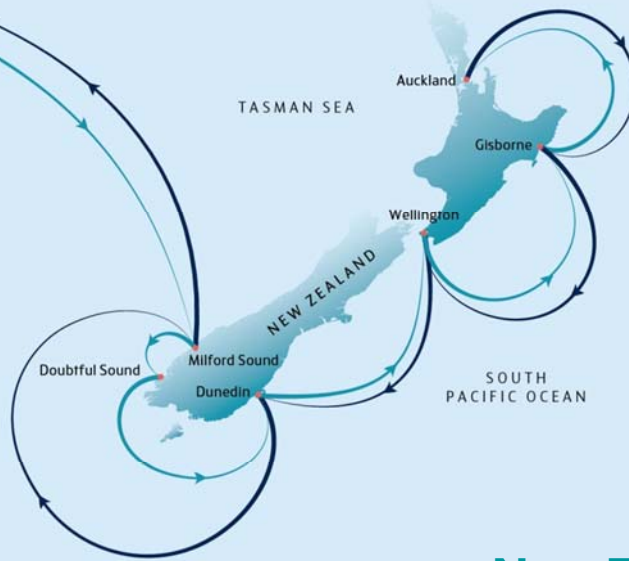

Inside from \$1131 pp **Oceanview** from \$1313 pp
Balcony from \$1512 pp **Palace Suite** from \$4651 pp

AUSTRALIA

DREAM CRUISES

Sydney

Explorer Dream 2019 / 2020 New Zealand Adventure

8 Dec 2019

7-Night New Zealand Adventure I

Sydney departure

DAY	DESTINATION	ETA (local)	ETD (local)
Sun	Sydney	-	2100
Mon	Cruising Day	-	-
Tue	Cruising Day	-	-
Wed	Milford Sound	0400 (0600)	0500 (0700)
	Doubtful Sound	1000 (1200)	1100 (1300)
Thu	Dunedin	0500 (0700)	1300 (1500)
Fri	Wellington	0700 (0900)	1500 (1700)
Sat	Gisborne	0600 (0800)	1700 (1900)
Sun	Auckland	0900 (1100)	-