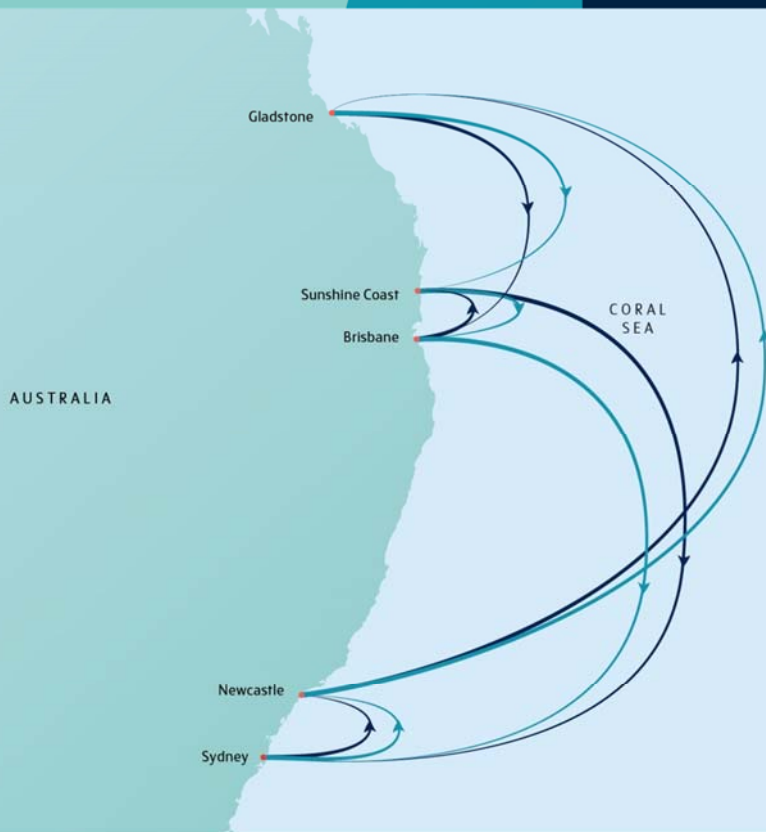

DREAM CRUISES

Explorer Dream 2019 / 2020 Australian Discovery

27 Oct – 1 Dec 2019

7-Night Australian Discovery I

Sydney departure

DAY	DESTINATION	ETA (local)	ETD (local)
Sun	Sydney	-	2100
Mon	Newcastle	0600	1600
Tue	Cruising Day	-	-
Wed	Gladstone	0600	1700
Thu	Sunshine Coast	1200	2100
Fri	Brisbane	0600	2100
Sat	Cruising Day	-	-
Sun	Sydney	0600	-

24 Nov 2019

7-Night Australian Discovery II

Sydney departure

DAY	DESTINATION	ETA (local)	ETD (local)
Sun	Sydney	-	2100
Mon	Newcastle	0600	1600
Tue	Cruising Day	-	-
Wed	Gladstone	0600	1700
Thu	Brisbane	1300	2359
Fri	Sunshine Coast	0700	1700
Sat	Cruising Day	-	-
Sun	Sydney	0600	-

DREAM CRUISES

Explorer Dream 2019 / 2020 Tasmania Explorer

9 Feb 2020

7-Night Tasmania Explorer I

Sydney departure

DAY	DESTINATION	ETA (local)	ETD (local)
Sun	Sydney	-	2100
Mon	Cruising Day	-	-
Tue	Port Arthur	0600	1800
Wed	Hobart	0600	1500
Thu	Melbourne	1500	2359
Fri	Burnie	1300	2300
Sat	Cruising Day	-	-
Sun	Sydney	0600	-

DREAM CRUISES

Explorer Dream 2019 / 2020 New Zealand Adventure

15 Dec 2019 – 5 Jan 2020

7-Night New Zealand Adventure III

Auckland departure

DAY	DESTINATION	ETA (local)	ETD (local)
Sun	Auckland	-	2100
Mon	Bay of Islands	0700	1700
Tue	Cruising Day	-	-
Wed	Milford Sound	0600	0700
	Doubtful Sound	1130	1230
Thu	Dunedin	0630	1430
Fri	Wellington	0830	1630
Sat	Napier	0600	1400
Sun	Auckland	0900	-